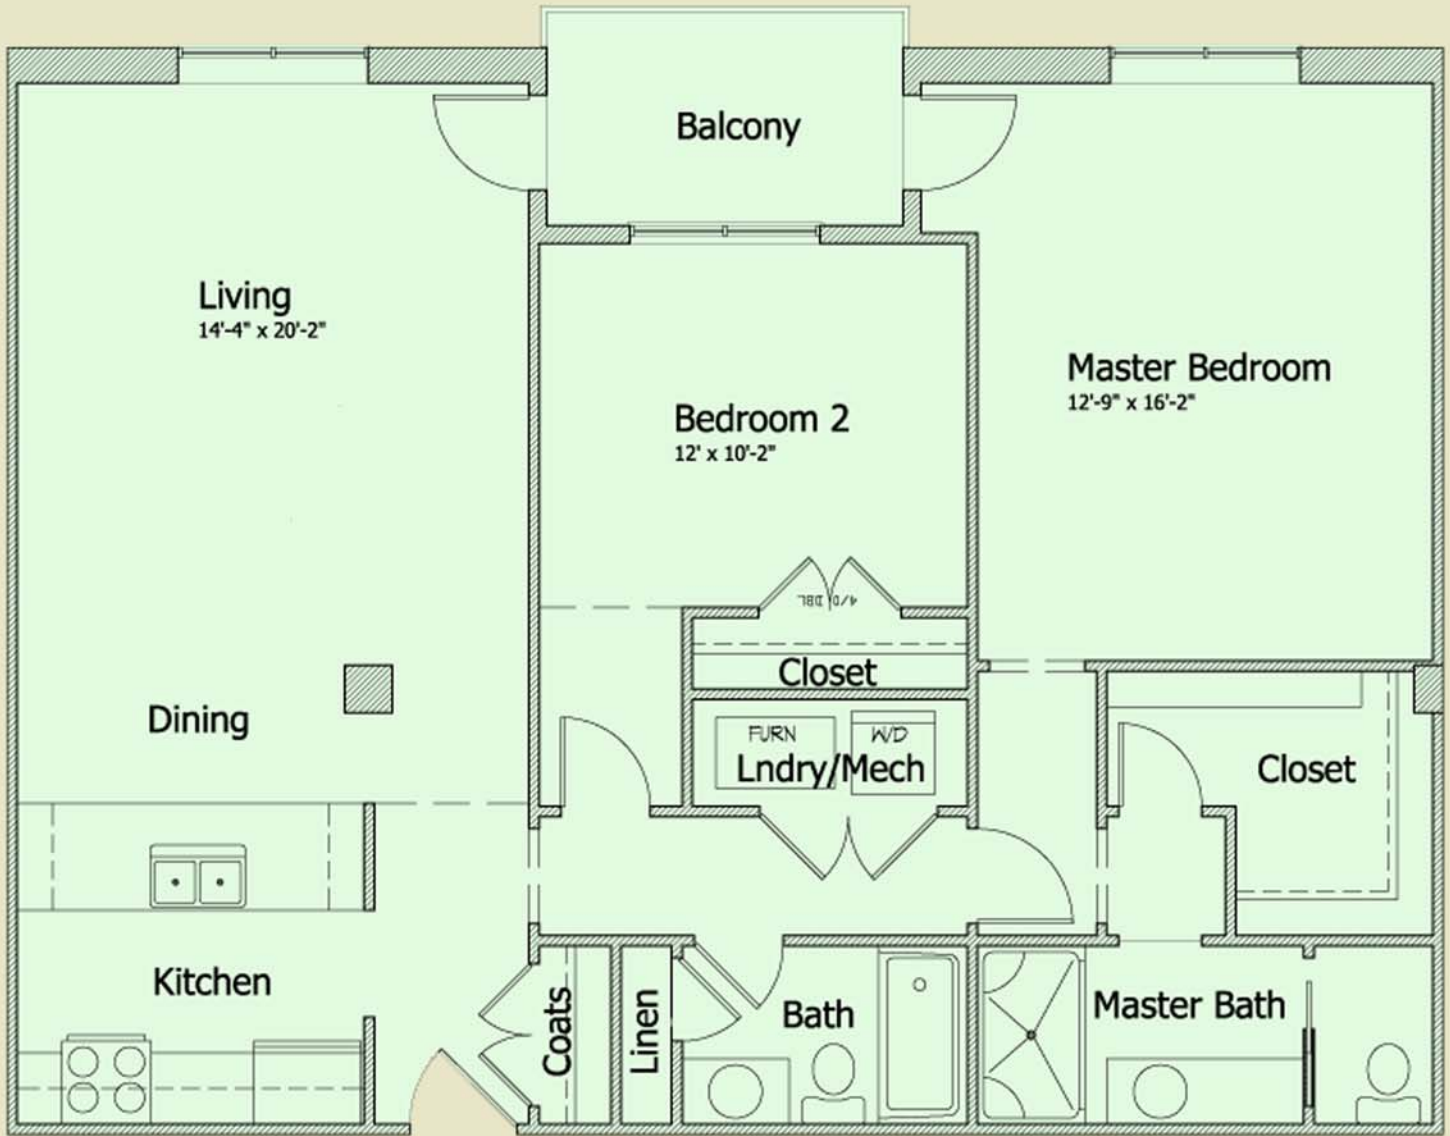

Unit 310

- \$246,500.
- 1,170 square feet.
- Prime downtown view.