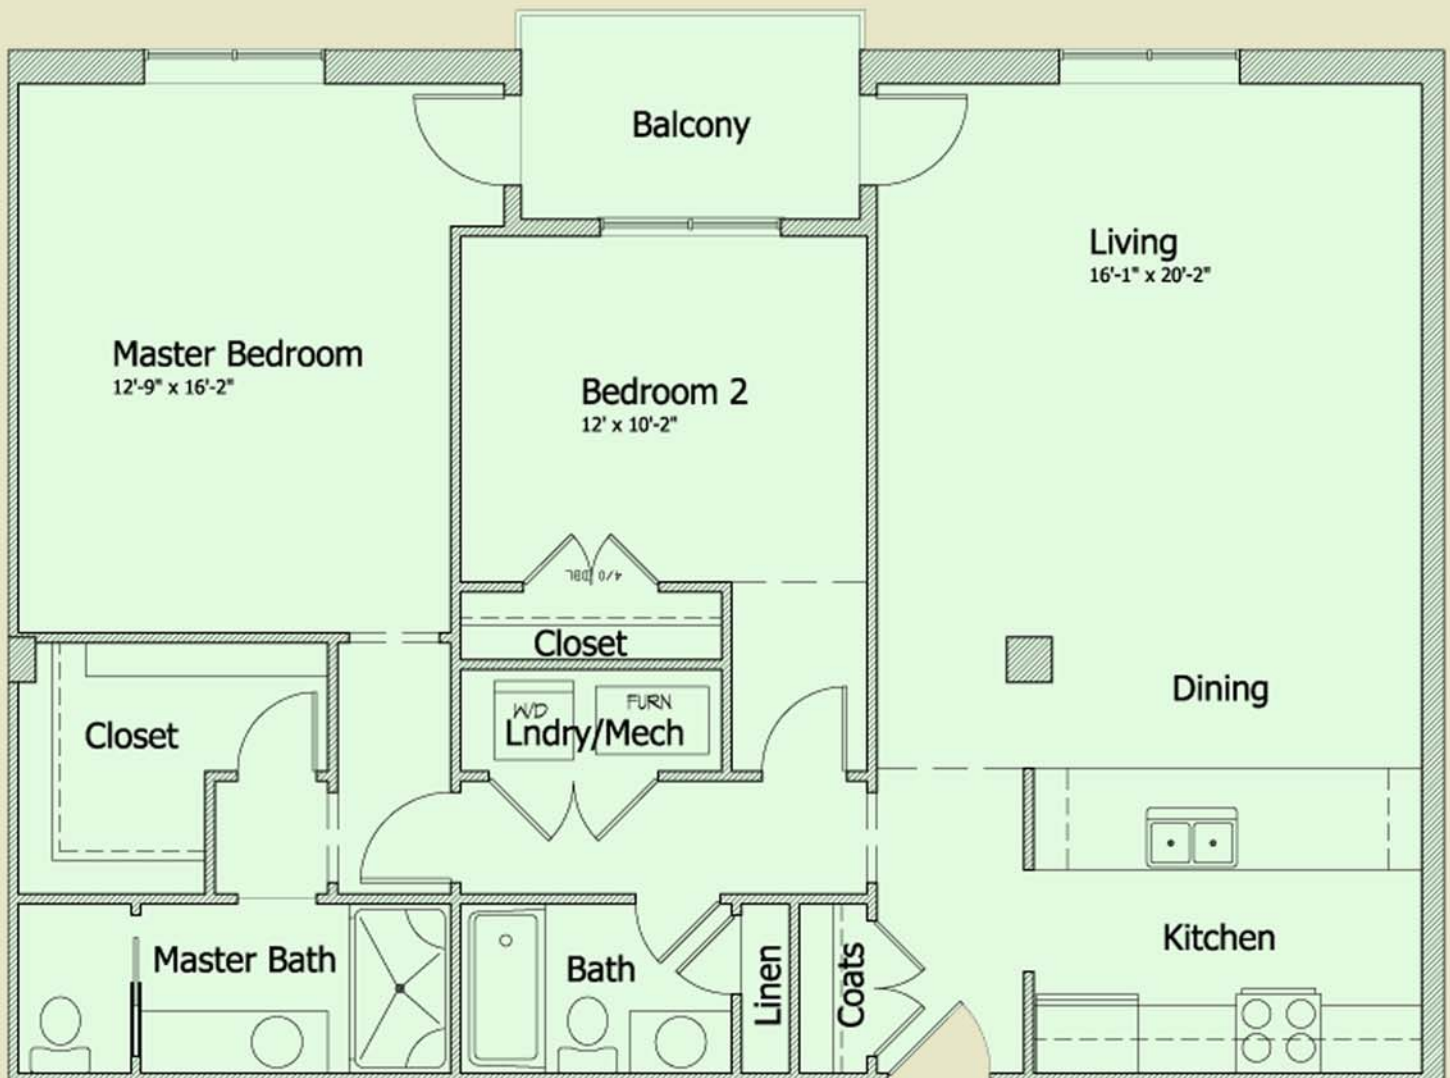

# Unit 211

- \$244,490.
- 1221 square feet.
- Prime downtown view.