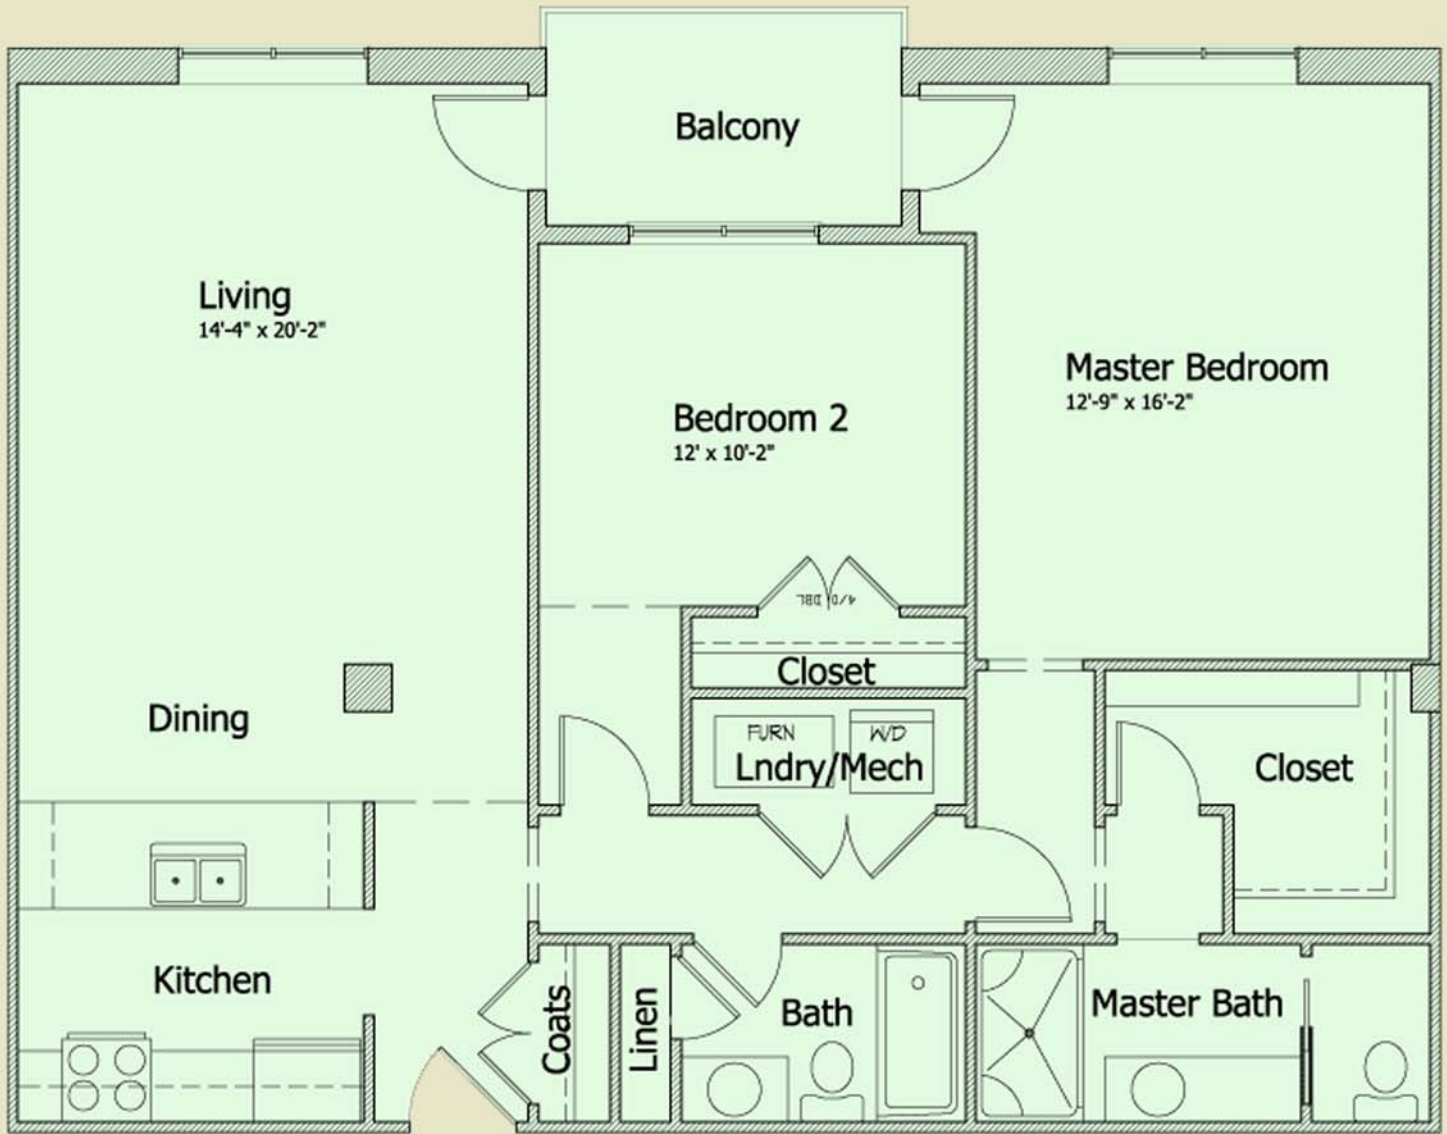

Unit 210

- \$234,800.
- 1,170 square feet.
- Prime downtown view.