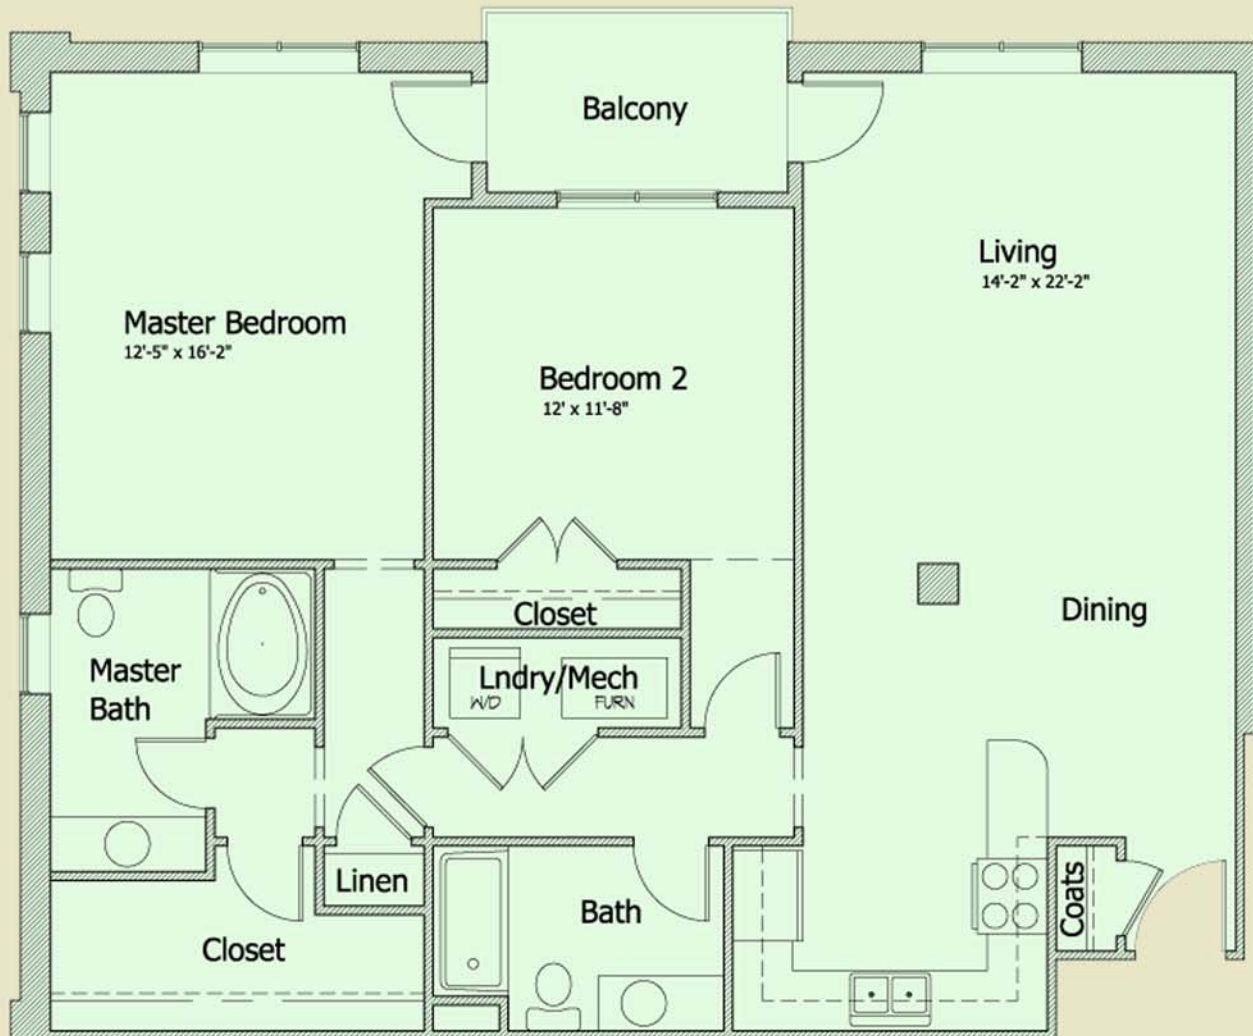

Unit 208

- \$249,620.
- 1,248 square feet.
- Corner unit. Prime downtown view.