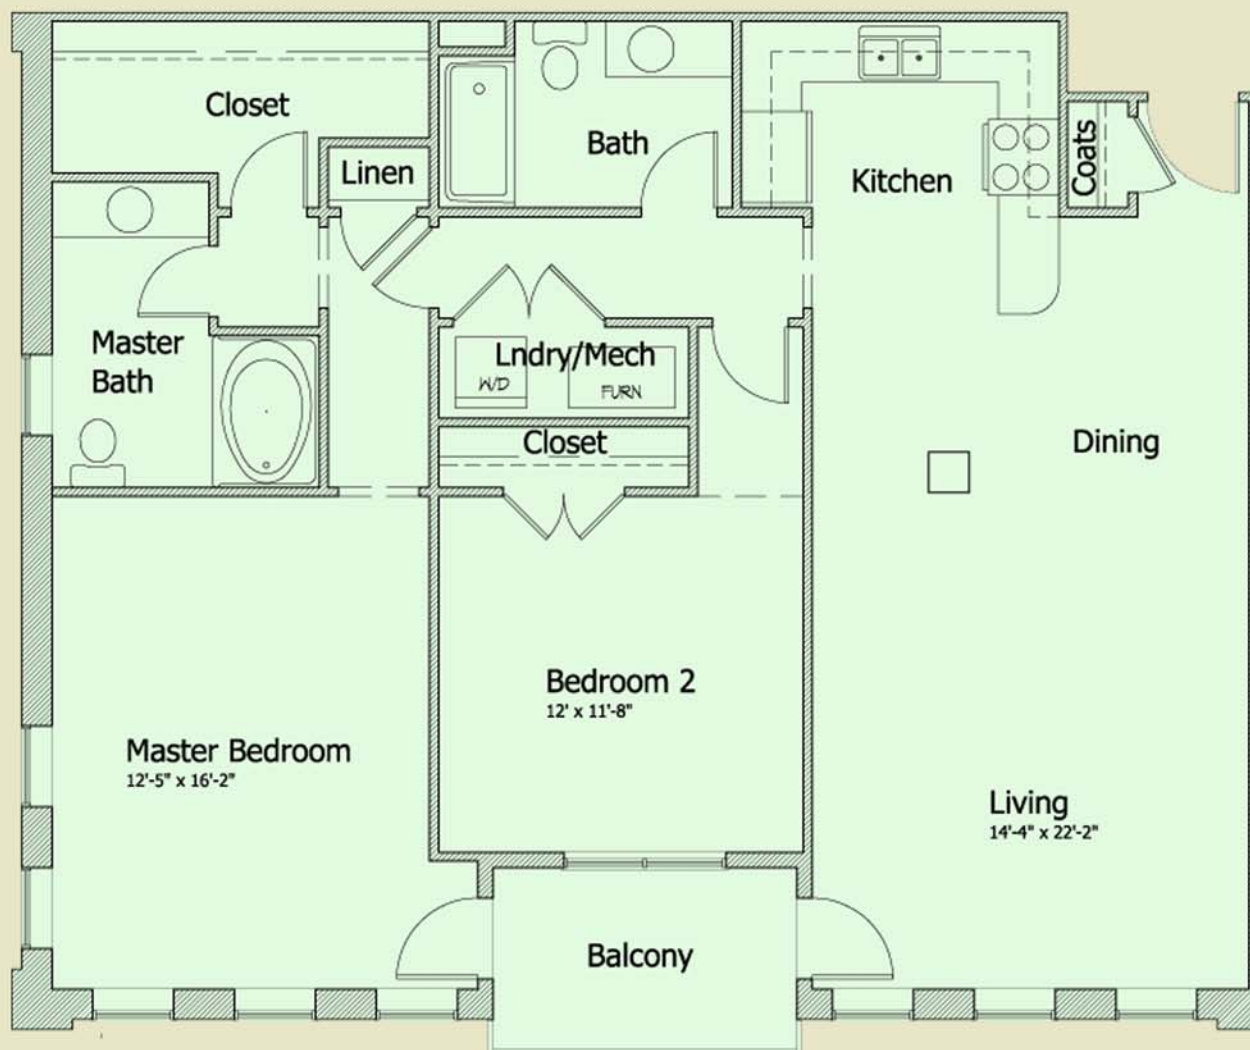

Unit 207

- \$249,620.
- 1,248 square feet.
- Corner unit with a downtown view.